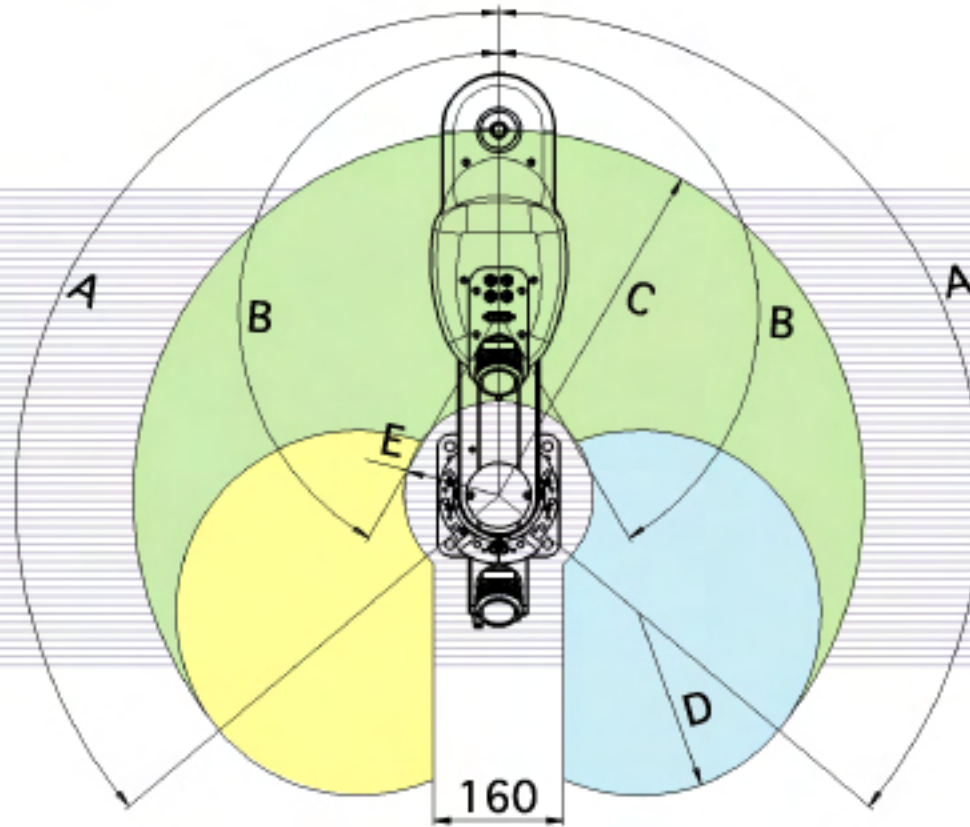

Operation Range

**JS 250
350
450
550**

MODEL	A	B	C	D	E	Z stroke
JS250	130°	130°	R250	R150	R89	150
JS350 (CL)			R350		R132	
JS450 (CL)	150°	150°	R450	R225	R116	
JS550 (CL)			R550		R172	

**JS 350TH
450TH
550TH**

MODEL	A	B	C	D	E	Z stroke
JS350TH	130°	150°	R350	R225	R132	200
JS450TH			R450		R116	
JS550TH			R550		R172	

**JS 650TH
750TH
880TH
1000TH**

MODEL	A	B	C	D	E	Z stroke
JS650TH	130°	150°	R650	R350	R175	200
JS750TH			R750		R200	
JS880TH		160°	160°	R880	R480	
JS1000TH	R1000			R178		

Controller

External Dimensions