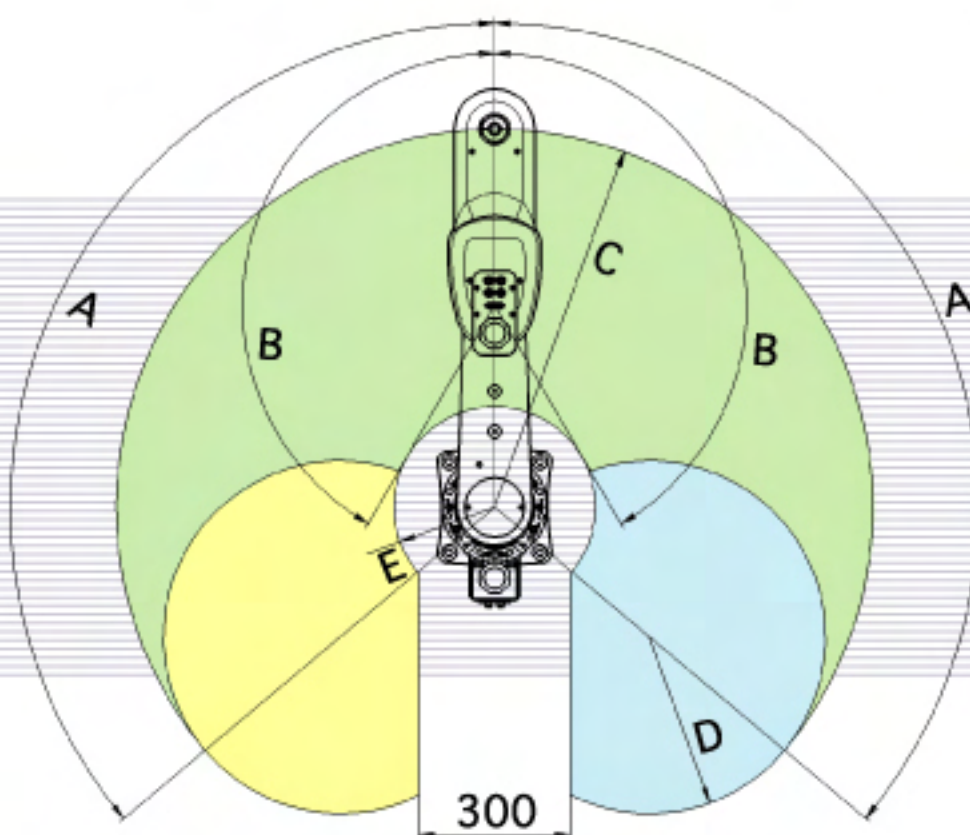

Operation Range

**JS 250
350
450
550**

MODEL	A	B	C	D	E	Z stroke
JS250	130°	130°	R250	R150	R89	150
JS350 (CL)			R350		R132	
JS450 (CL)	150°	150°	R450	R225	R116	
JS550 (CL)			R550		R172	

**JS 350TH
450TH
550TH**

MODEL	A	B	C	D	E	Z stroke
JS350TH	130°	150°	R350	R225	R132	200
JS450TH			R450		R116	
JS550TH			R550		R172	

**JS 650TH
750TH
880TH
1000TH**

MODEL	A	B	C	D	E	Z stroke
JS650TH	130°	150°	R650	R350	R175	200
JS750TH			R750		R200	
JS880TH		160°	160°	R880	R480	
JS1000TH	R1000			R178		

Controller

External Dimensions