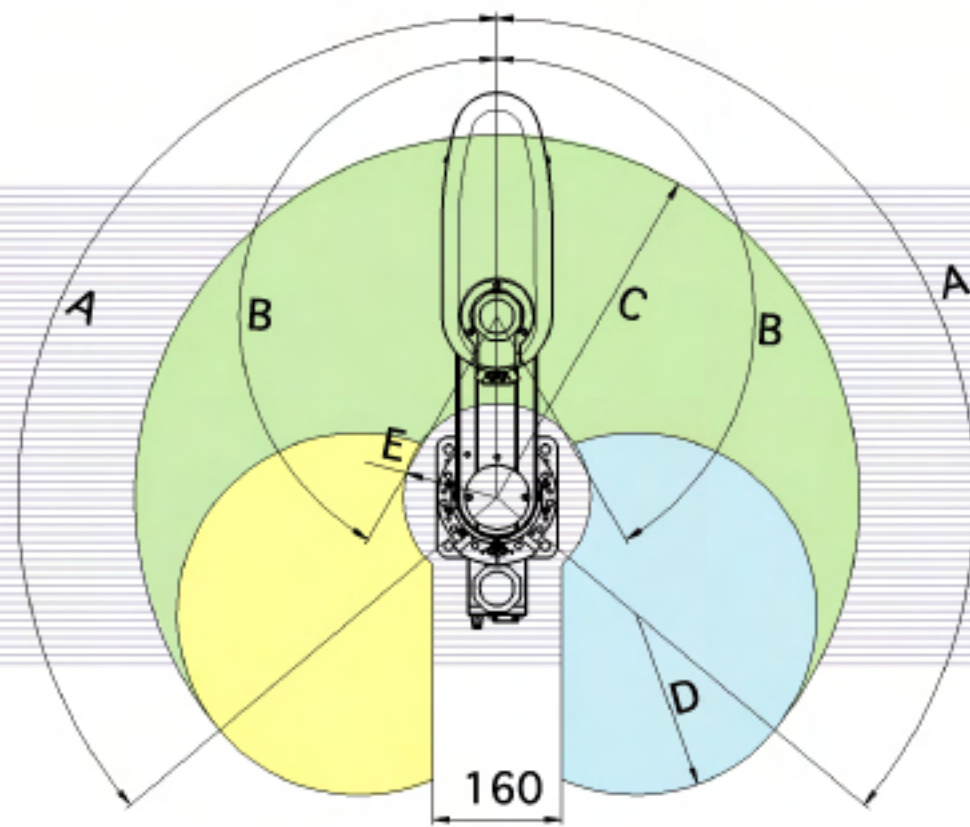

Operation Range

**JS 250
350
450
550**

MODEL	A	B	C	D	E	Z stroke
JS250	130°	130°	R250	R150	R89	150
JS350 (CL)			R350		R132	
JS450 (CL)	150°	150°	R450	R225	R116	
JS550 (CL)			R550		R172	

**JS 350TH
450TH
550TH**

MODEL	A	B	C	D	E	Z stroke
JS350TH	130°	150°	R350	R225	R132	200
JS450TH			R450		R116	
JS550TH			R550		R172	

**JS 650TH
750TH
880TH
1000TH**

MODEL	A	B	C	D	E	Z stroke
JS650TH	130°	150°	R650	R350	R175	200
JS750TH			R750		R200	
JS880TH		160°	160°	R880	R480	
JS1000TH	R1000			R178		

Controller

External Dimensions